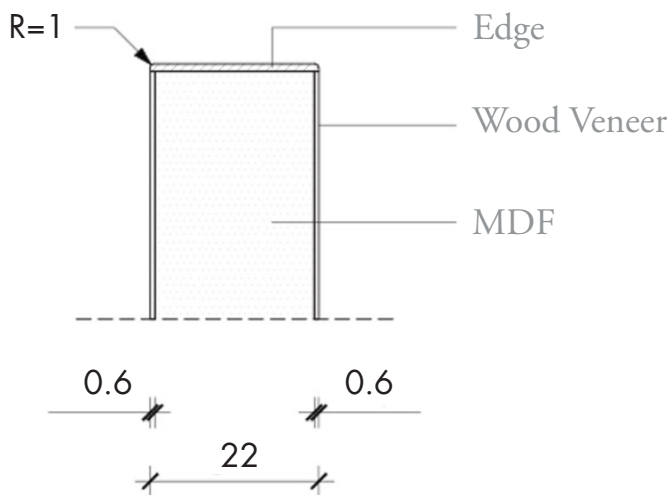

ROVERE RAVEN

ANVUW-10

alta
by 

FEATURES

Material: Wood Veneer

Panel Core: 22mm MDF (medium density fiberboard, class E1)

Exterior Material: 0.5mm wood veneer (European Oak, European Walnut, and Wenge)

Exterior Finish: Matte finish with UV - Oil lacquer